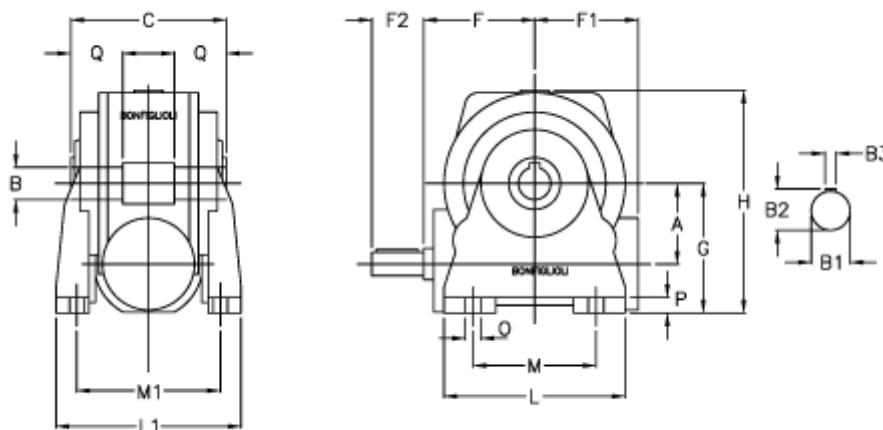

Data Sheet

Article number: 3901250040100

Description: Worm gear with solid input shaft
VF 250N-40-HS

Measures

a	= 250.0	F1 = 277	O = 33.0
B	= 110	F2 = 110	P = 30
B1	= 55	g = 380	Q = 85.0
B2	= 59.0	H = 645.0	
B3	= 16	L = 520	
C	= 320	L1 = 380	
Description = VF 250N-xx-HS		m = 400	
F	= 276.0	M1 = 310.0	